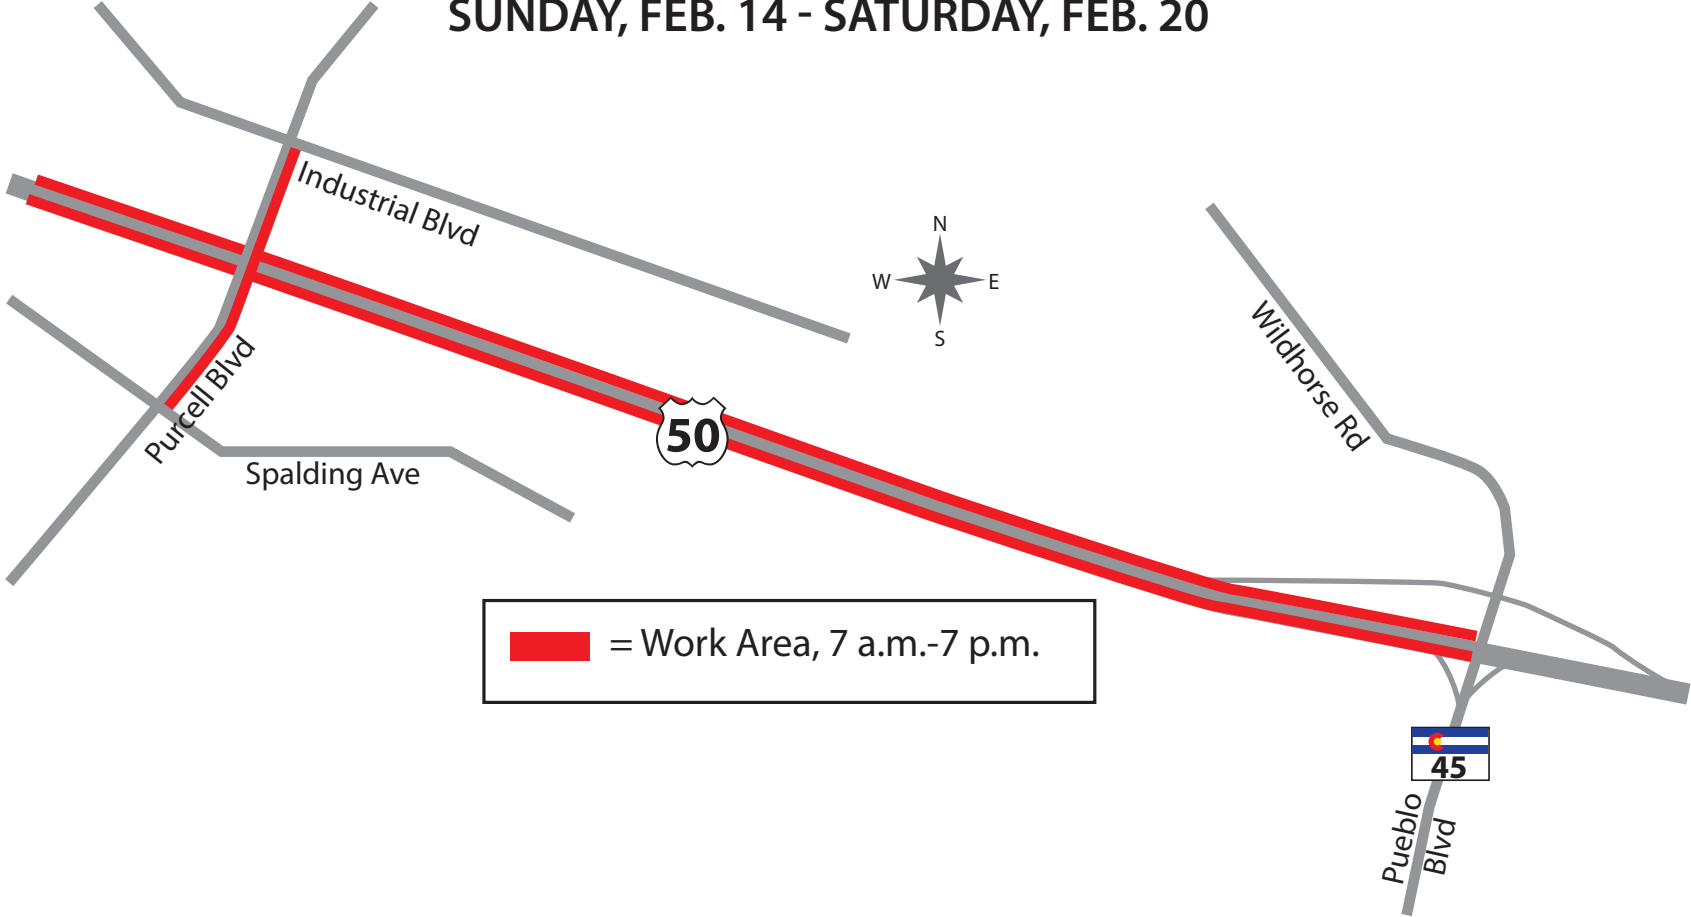

SUNDAY, FEB. 14 - SATURDAY, FEB. 20

 = Work Area, 7 a.m.-7 p.m.